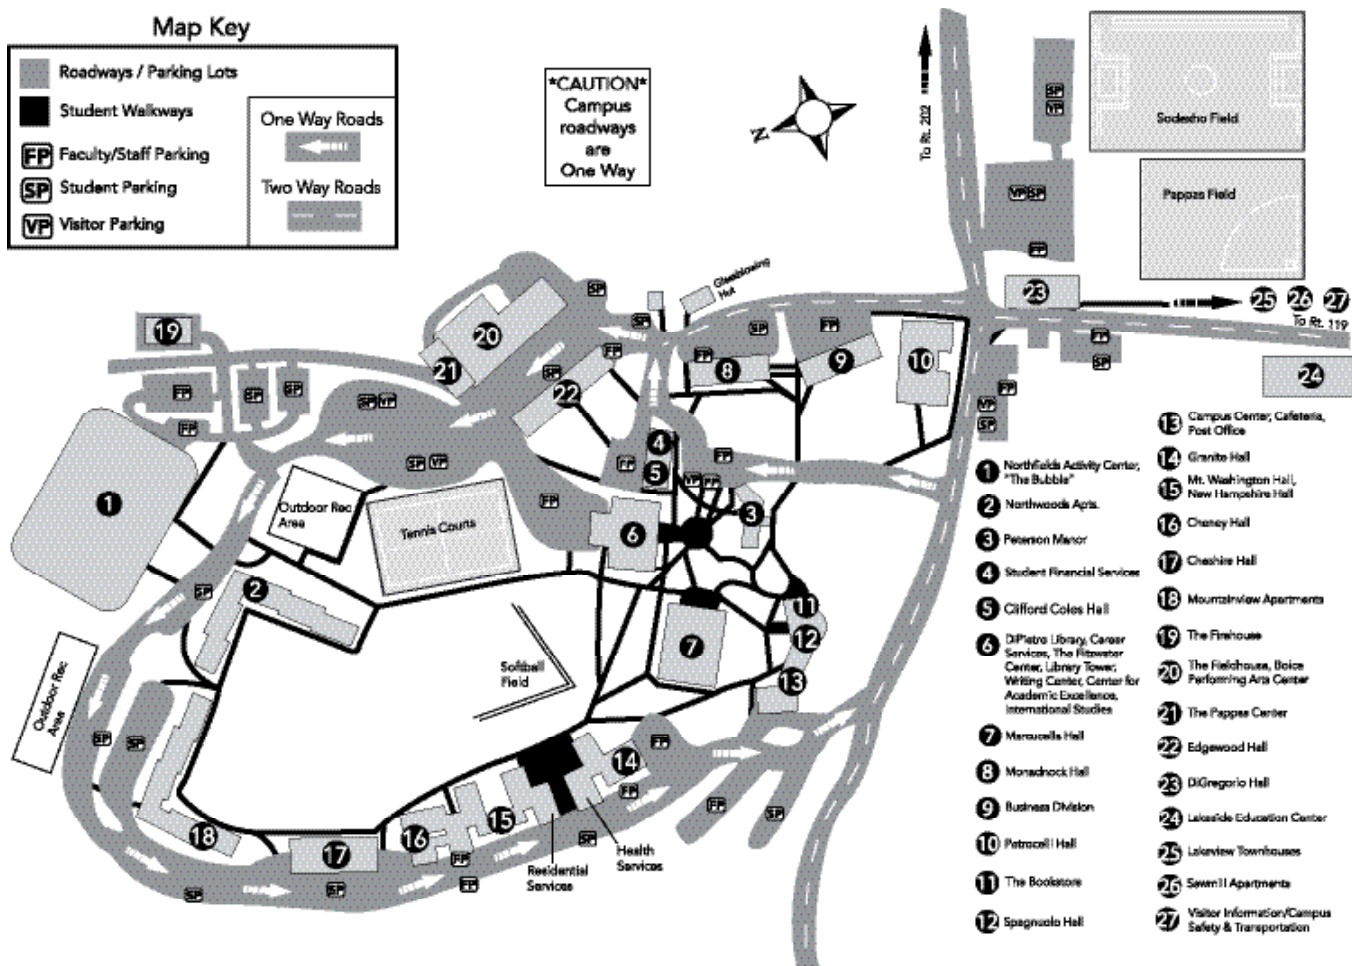

Map Key

	Roadways / Parking Lots		One Way Roads
	Student Walkways		
	Faculty/Staff Parking		Two Way Roads
	Student Parking		
	Visitor Parking		

CAUTION
Campus
roadways
are
One Way

To Rt. 202

- 1 Northfields Activity Center, "The Bubble"
- 2 Northwoods Apts.
- 3 Pearson Manor
- 4 Student Financial Services
- 5 Clifford Coles Hall
- 6 DiPietro Library, Career Services, The Fitzwater Center, Library Tower, Writing Center, Center for Academic Excellence, International Studies
- 7 Marcella Hall
- 8 Monadnock Hall
- 9 Business Division
- 10 Petrucelli Hall
- 11 The Bookstore
- 12 Spagnuolo Hall

- 13 Campus Center, Cafeteria, Post Office
- 14 Granite Hall
- 15 Mt. Washington Hall, New Hampshire Hall
- 16 Cheney Hall
- 17 Cheshire Hall
- 18 Mountainview Apartments
- 19 The Firehouse
- 20 The Fieldhouse, Boice Performing Arts Center
- 21 The Pappas Center
- 22 Edgewood Hall
- 23 DiGregorio Hall
- 24 Lakeside Education Center
- 25 Lakewood Townhouses
- 26 Sewall Apartments
- 27 Visitor Information/Campus Safety & Transportation